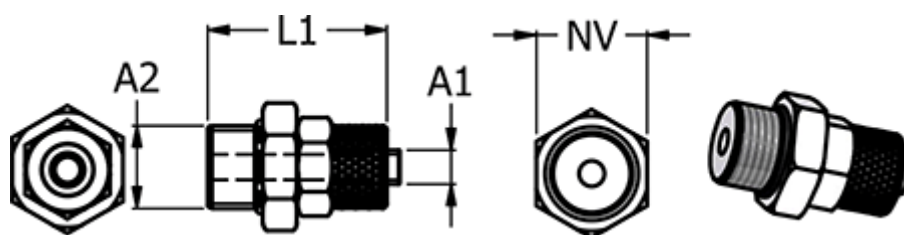

Article number: 5861111410

Description: Push-on fitting 11.1014-10, metal  $\text{Ø}10/8\text{-G } 1/4\text{'}$   
Straight connector

## Measures

|                  |          |
|------------------|----------|
| Hose Diameter A2 | = 10/8   |
| L1               | = 29     |
| NV               | = 16     |
| Thread A2        | = G 1/4" |